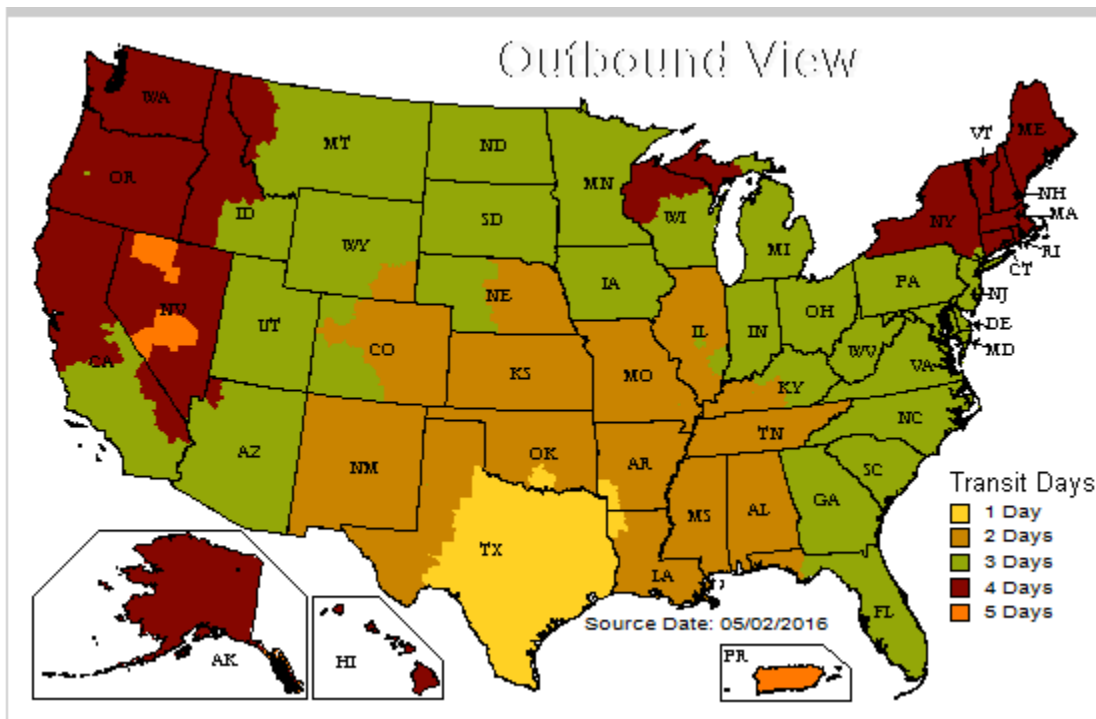

## TURNAROUND:

*Standard Turn-Around Time for Production – An Average of 5 business days but can fluctuate and we do have rush options available.*

Below is a map of FedEx Ground services. The origin being Austin Texas.